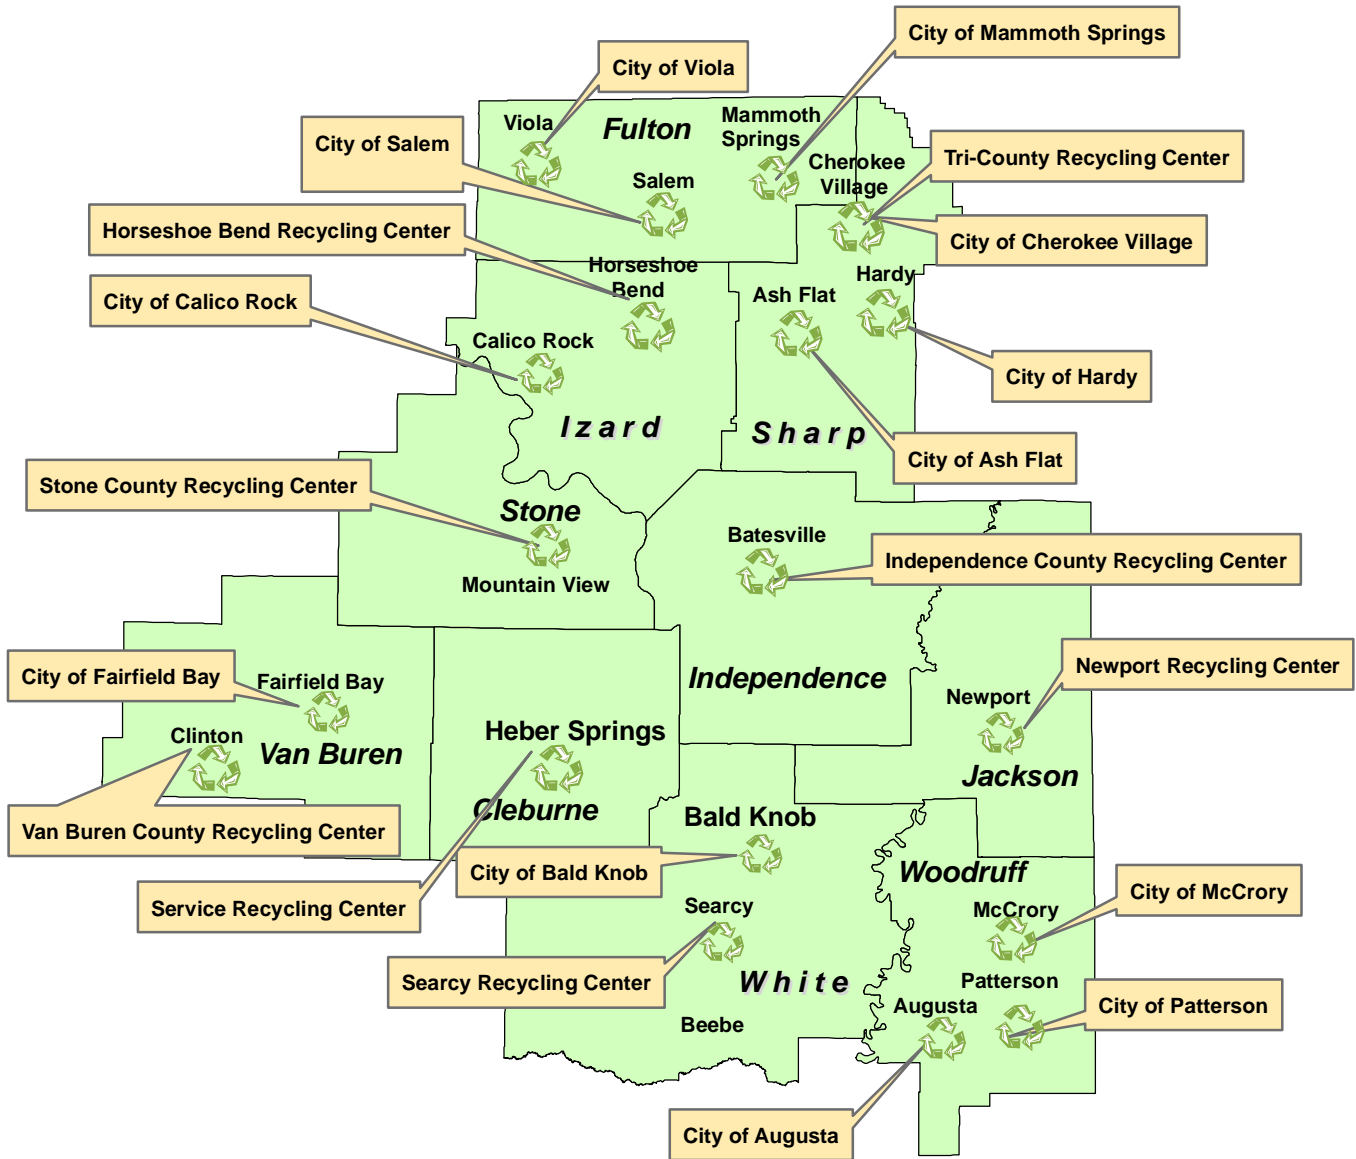

White River RSWMD Drop-Off Recycling Locations

Legend

Drop-Off Locations

Property of
White River Planning & Development District, Inc.
Map is for reference only and should NOT
be used in place of a survey or in a legal dispute.