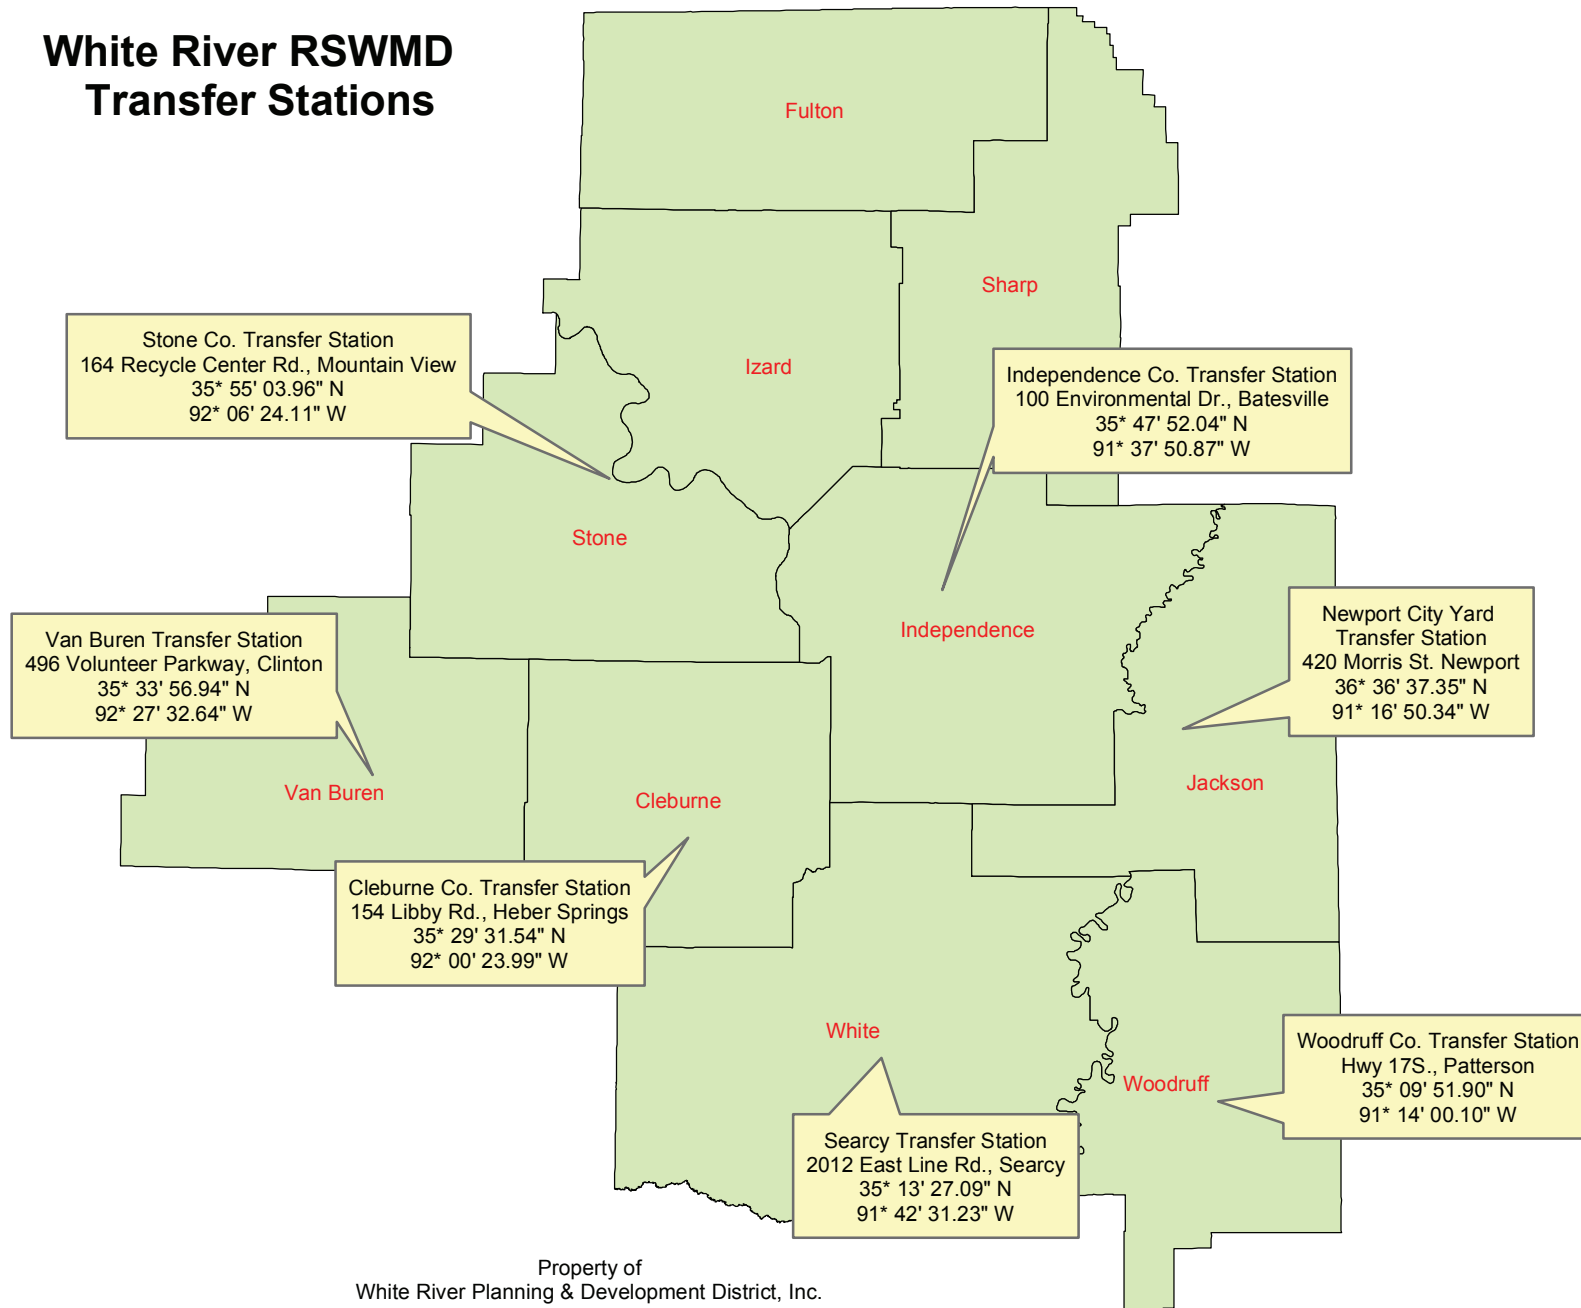

# White River RSWMD Transfer Stations

Property of  
White River Planning & Development District, Inc.  
Map is for reference only and should NOT  
be used in place of a survey or in a legal dispute.