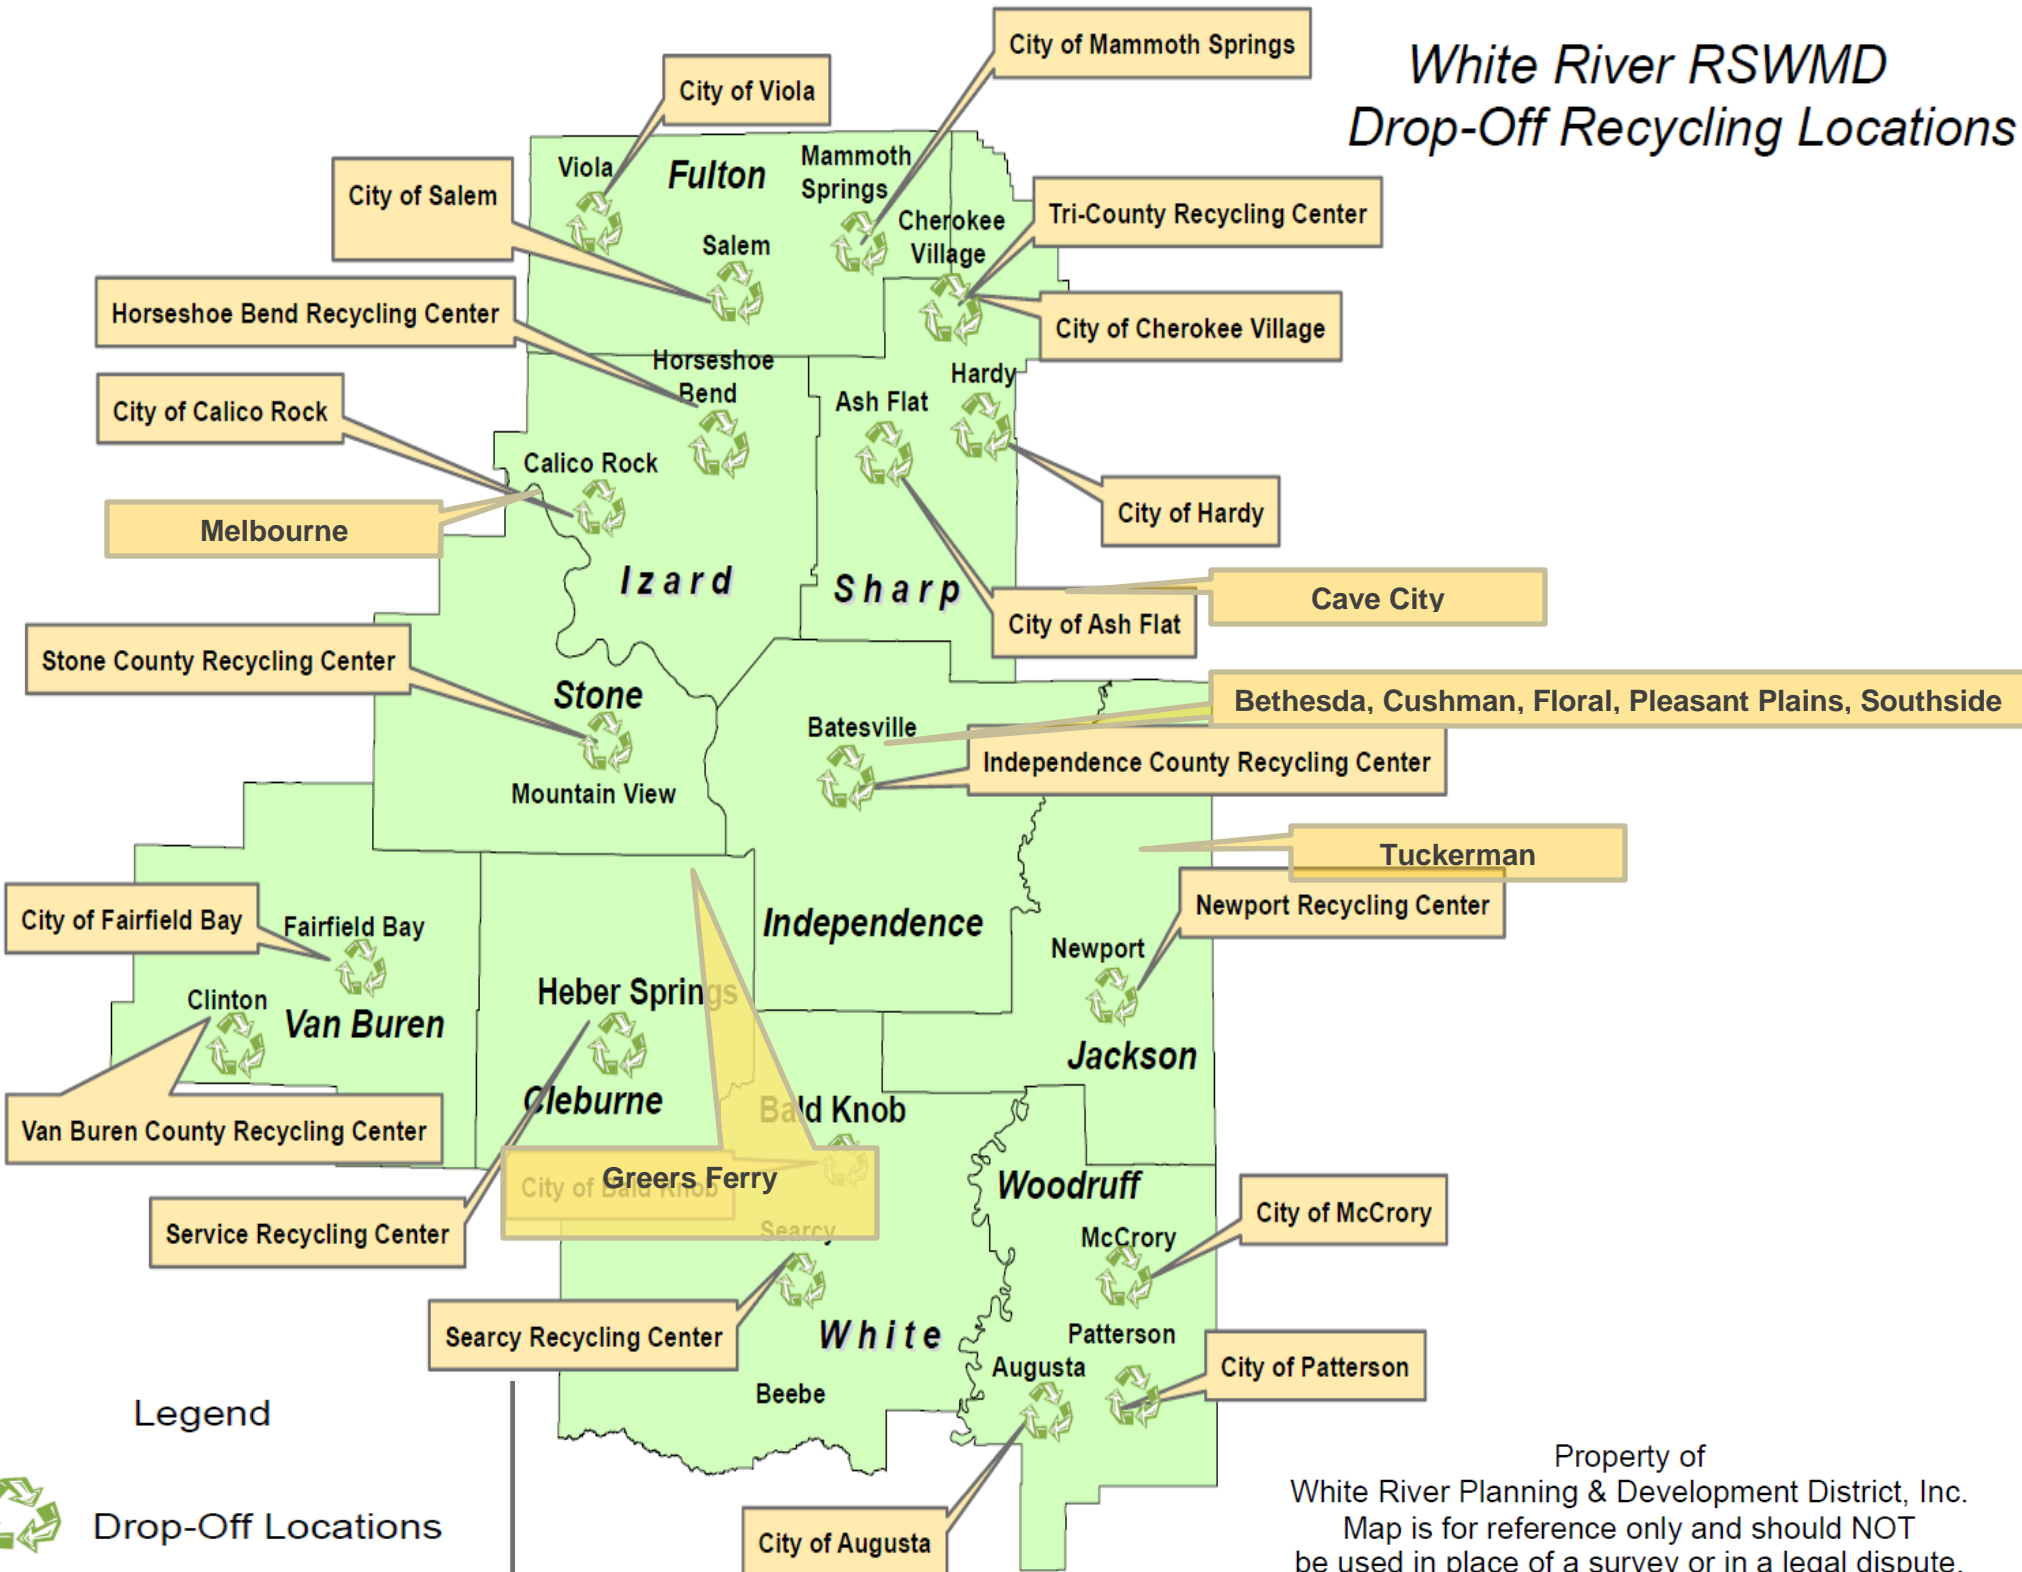

# White River RSWMD Drop-Off Recycling Locations

**Legend**

Drop-Off Locations

Property of  
White River Planning & Development District, Inc.  
Map is for reference only and should NOT  
be used in place of a survey or in a legal dispute.